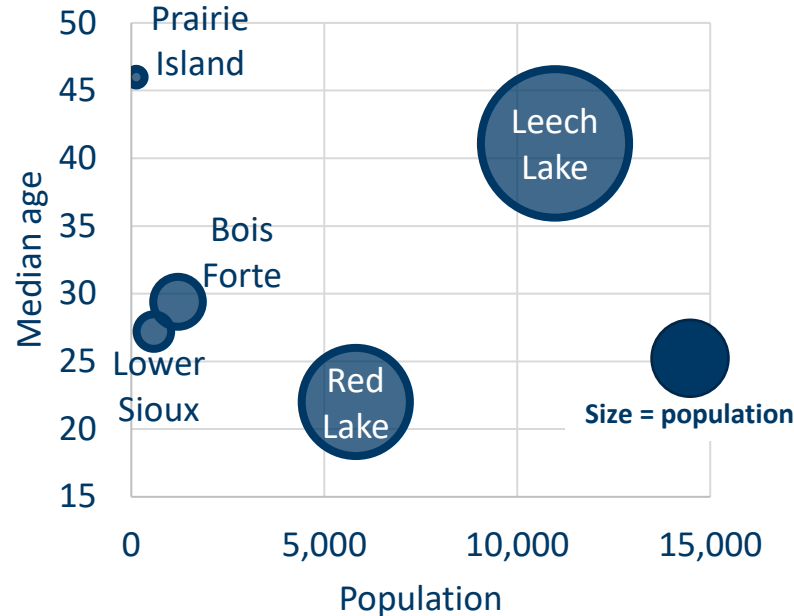

Demographic trends

At a glance

Since 1990, the number of American Indians living in Minnesota has increased **18.2%**, to a total of **107,002** people.

Population and median age

vary across Minnesota reservations. Minnesotans who identify as American Indian also live outside of reservations.

Greatest population change

among people identifying as American Indian alone or in combination with other races