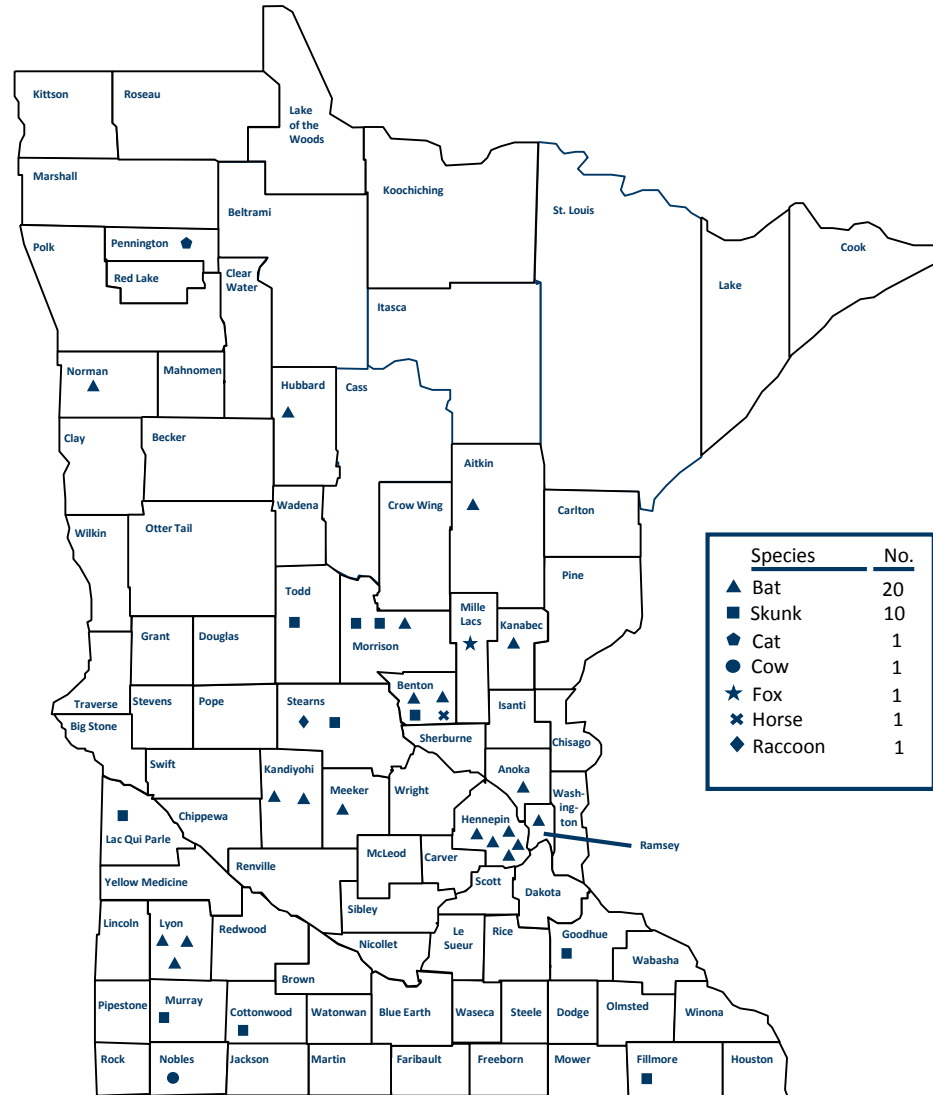

Rabid Animals by County, Minnesota 2017 (n=35)

* Placement of symbol in county does not represent exact geographical location of the case.