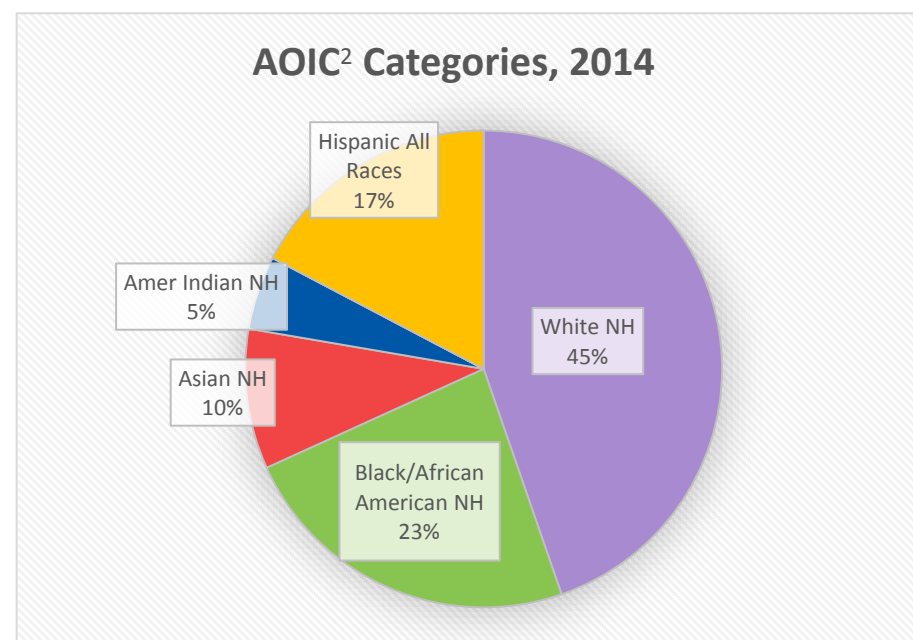

Participation in Minnesota WIC: Race/Ethnic Comparison for all Women, Infants, and Children, 2014

2014 WIC Participation: State Total = 196,954 (Non-Hispanic = NH)

¹ Traditional categories group one participant per category. A person choosing “multiple” races/ethnicities is counted once.

² Multi-race participants are counted in all of their reported categories, instead of in the Multiple Races category.

See link for definition of [Alone or In Combination with Other Races \(AOIC\)](#)