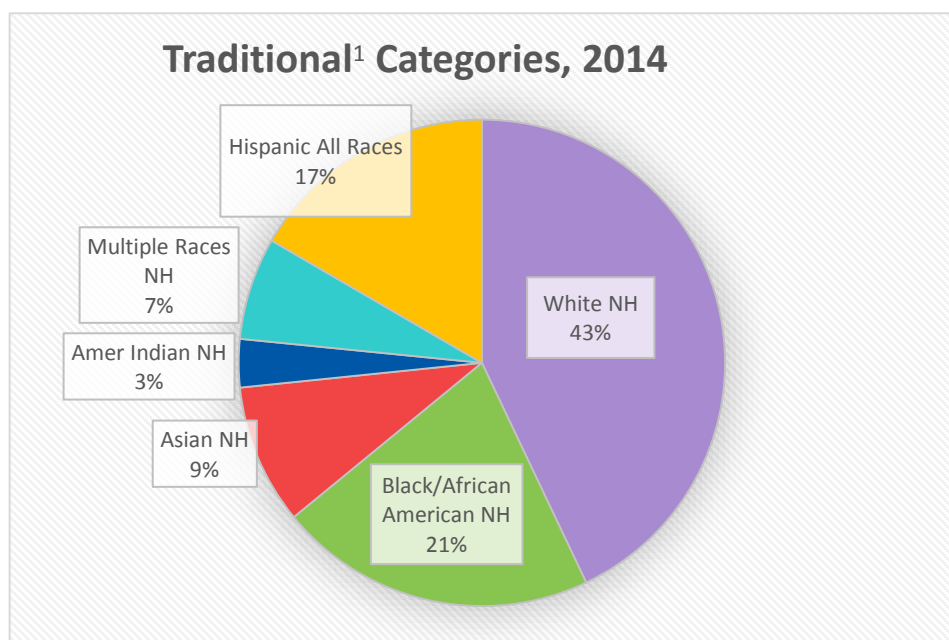

Participation in Minnesota WIC: Race/Ethnic Comparison for all Women, Infants, and Children, 2014

2014 WIC Participation: State Total = 196,954 (Non-Hispanic = NH)

¹ Traditional categories group one participant per category. A person choosing “multiple” races/ethnicities is counted once.

² Multi-race participants are counted in all of their reported categories, instead of in the Multiple Races category.

See link for definition of [Alone or In Combination with Other Races \(AOIC\)](#)