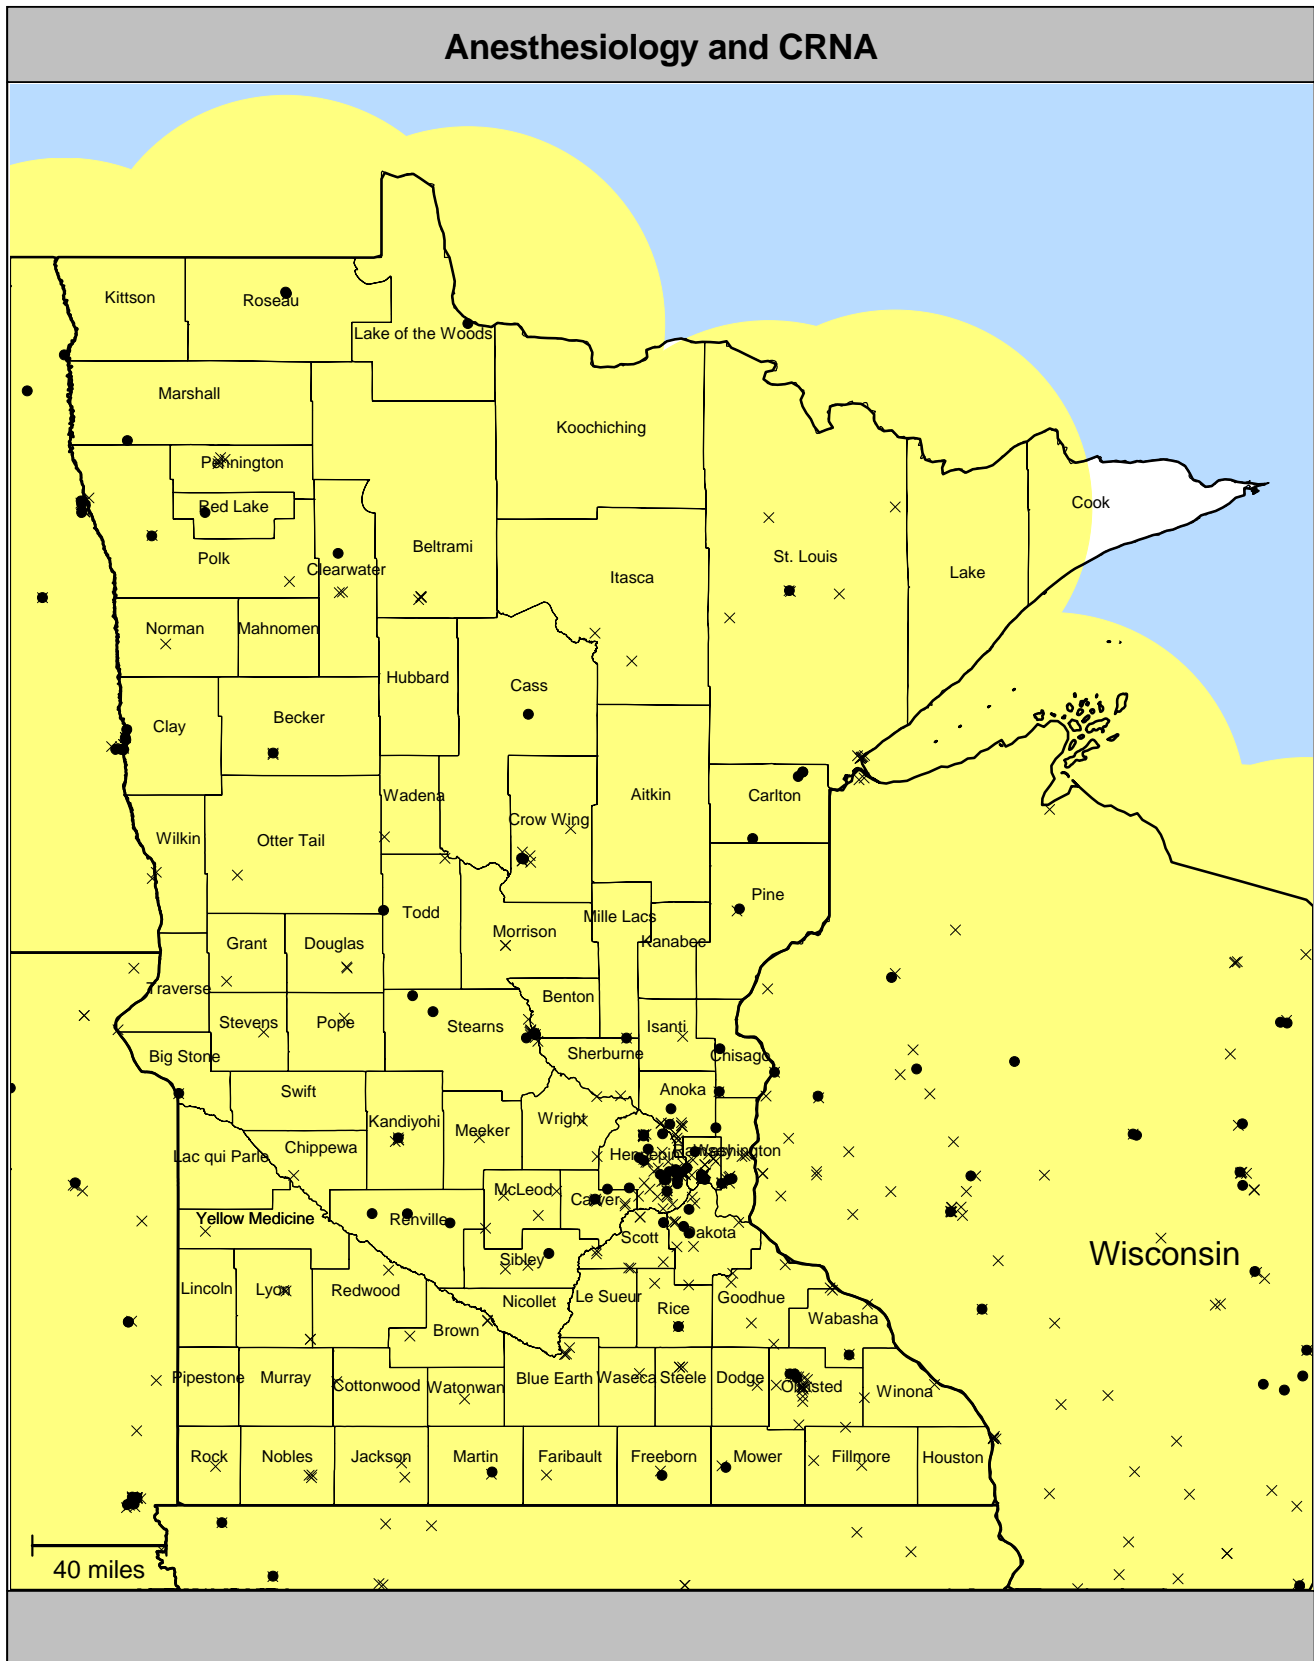

Providers and Facilities

MNN001 ChoicePlus

May 09, 2019

May 09, 2019

Provider Locations

- Single provider locations (725)
- × Multiple provider locations (45)

■ 30 mile radius

- Single provider locations (1,179)
- × Multiple provider locations (3,882)

■ 30 mile radius

- Single provider locations (1,538)
- × Multiple provider locations (1,689)

■ 30 mile radius

- Single provider locations (423)
- × Multiple provider locations (842)

■ 60 mile radius

May 09, 2019

Specialty Services

- Single provider locations (320)
- × Multiple provider locations (312)

■ 60 mile radius

- Single provider locations (286)
- × Multiple provider locations (810)

■ 60 mile radius

- Single provider locations (140)
- × Multiple provider locations (91)

■ 60 mile radius

- Single provider locations (109)
- × Multiple provider locations (359)

■ 60 mile radius

- Single provider locations (2,301)
- × Multiple provider locations (1,122)

■ 60 mile radius

- Single provider locations (60)
- × Multiple provider locations (34)