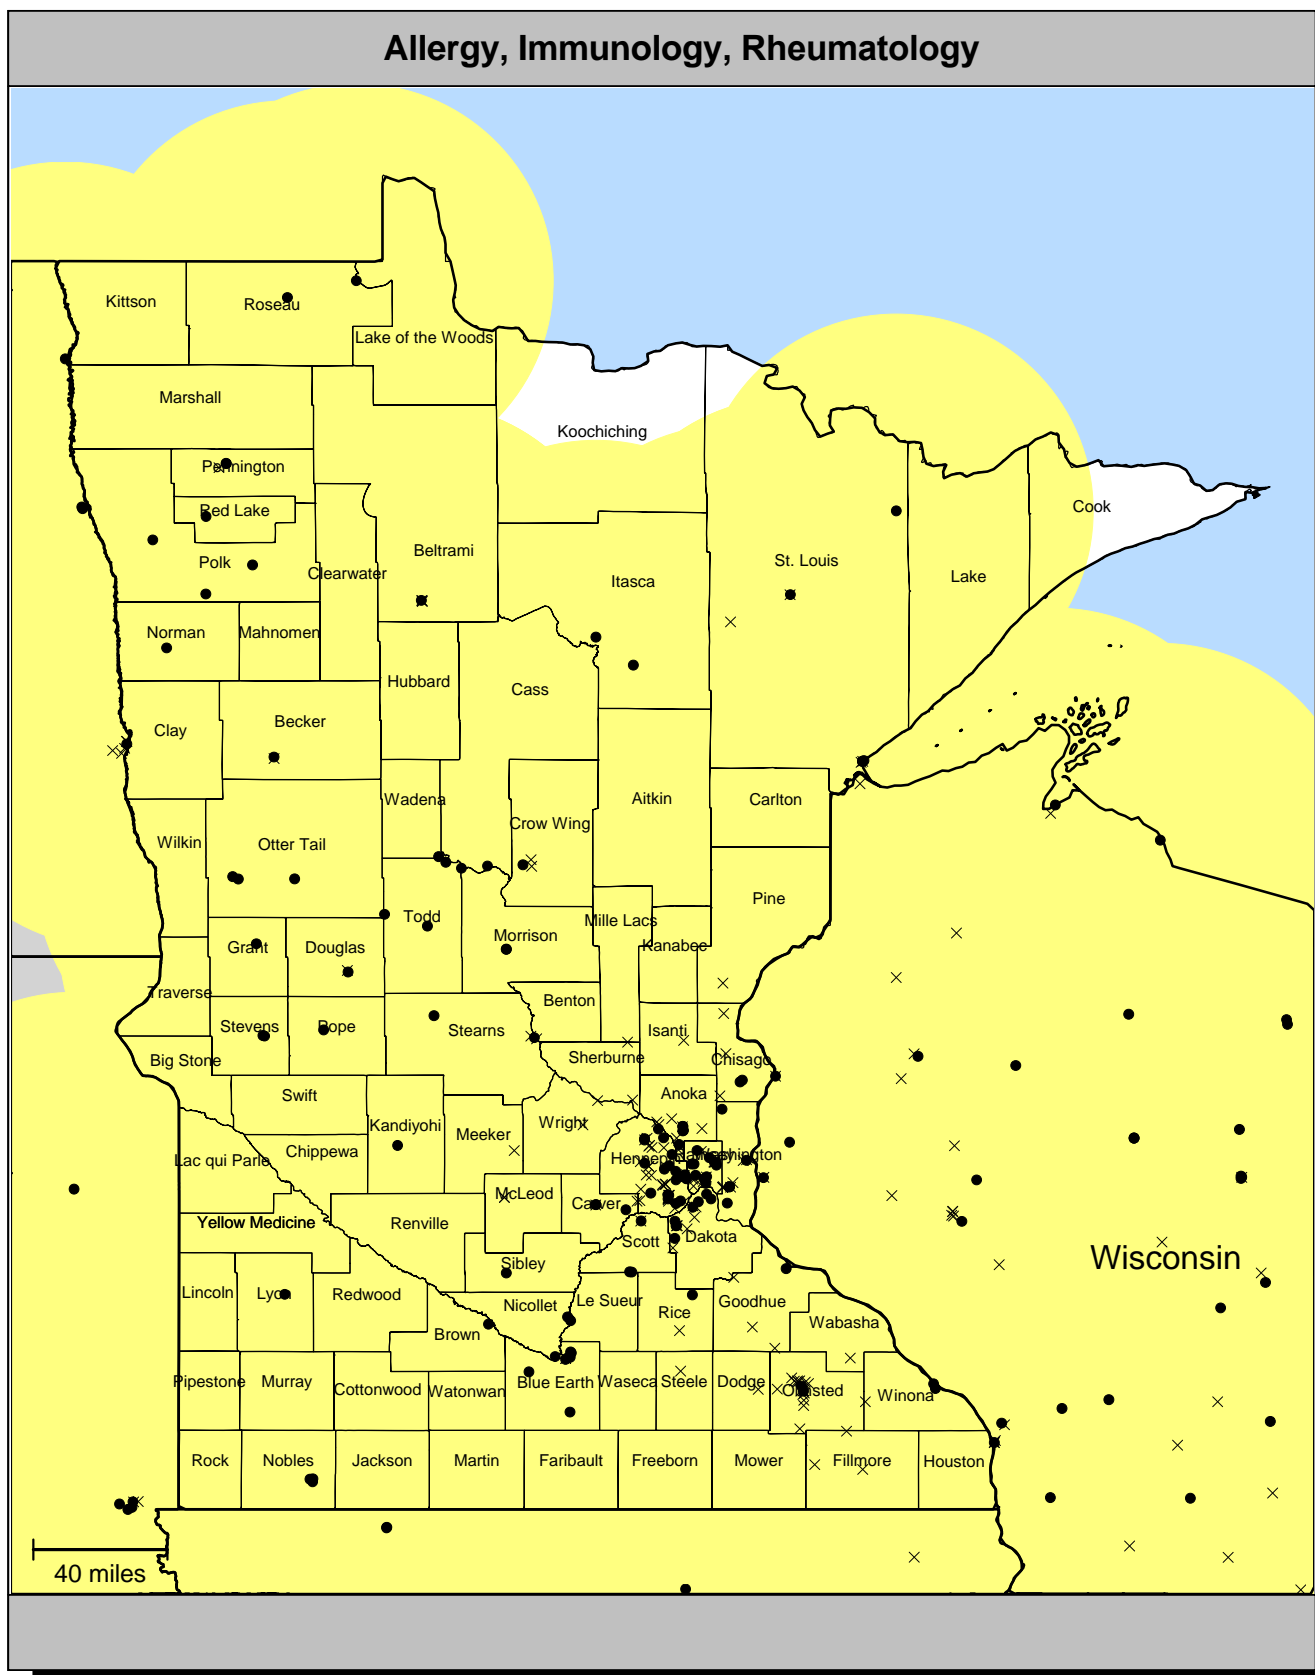

Providers and Facilities

MNN001 ChoicePlus

May 09, 2019

May 09, 2019

Provider Locations

- Single provider locations (725)
- × Multiple provider locations (45)

■ 30 mile radius

- Single provider locations (1,179)
- × Multiple provider locations (3,882)

■ 30 mile radius

- Single provider locations (1,538)
- × Multiple provider locations (1,689)

■ 30 mile radius

- Single provider locations (423)
- × Multiple provider locations (842)

■ 60 mile radius

May 09, 2019

Specialty Services

- Single provider locations (320)
- × Multiple provider locations (312)

■ 60 mile radius

- Single provider locations (286)
- × Multiple provider locations (810)

■ 60 mile radius

- Single provider locations (140)
- × Multiple provider locations (91)

■ 60 mile radius

- Single provider locations (109)
- × Multiple provider locations (359)

■ 60 mile radius

- Single provider locations (2,301)
- × Multiple provider locations (1,122)

■ 60 mile radius

- Single provider locations (60)
- × Multiple provider locations (34)