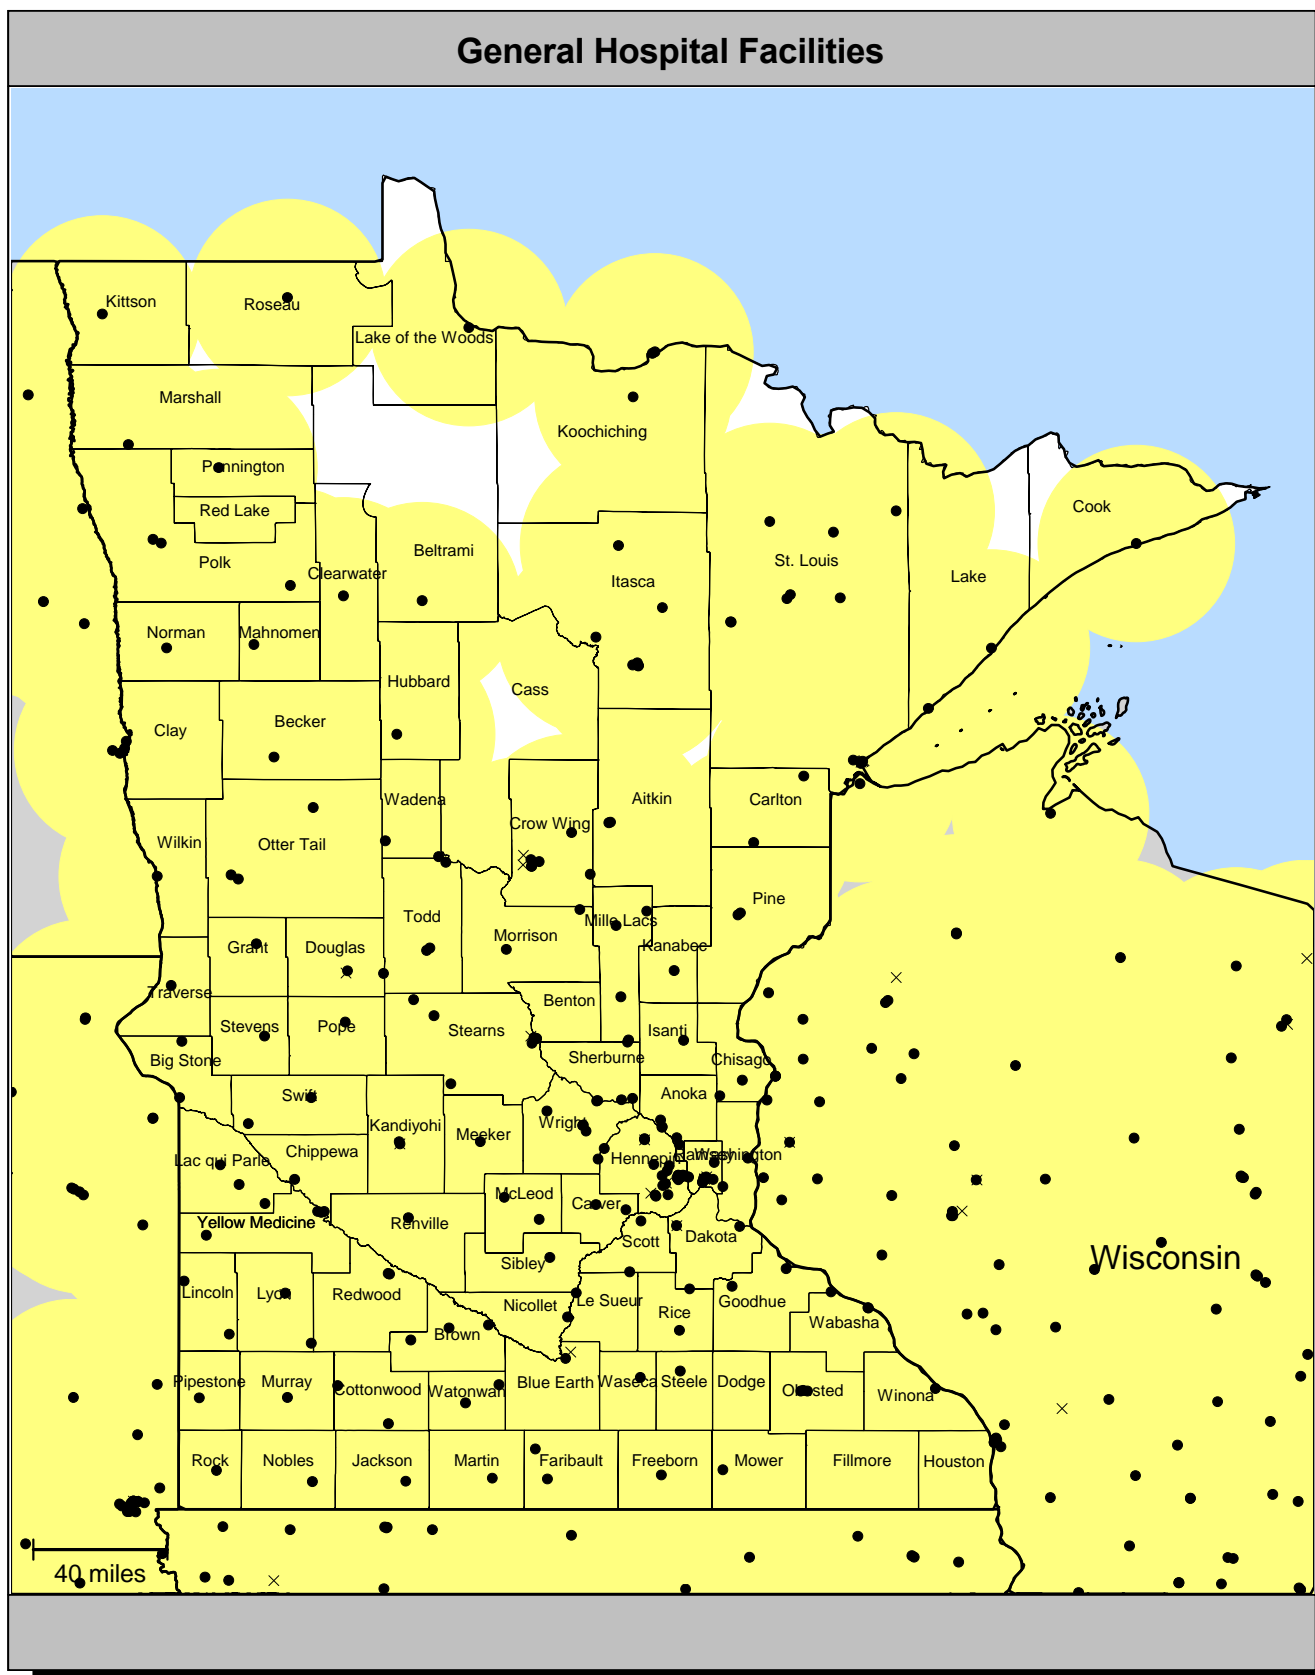

Providers and Facilities

MNN001 ChoicePlus

May 09, 2019

May 09, 2019

Provider Locations

- Single provider locations (725)
- × Multiple provider locations (45)

■ 30 mile radius

- Single provider locations (1,179)
- × Multiple provider locations (3,882)

■ 30 mile radius

- Single provider locations (1,538)
- × Multiple provider locations (1,689)

■ 30 mile radius

- Single provider locations (423)
- × Multiple provider locations (842)

■ 60 mile radius

May 09, 2019

Specialty Services

- Single provider locations (320)
- × Multiple provider locations (312)

■ 60 mile radius

- Single provider locations (286)
- × Multiple provider locations (810)

■ 60 mile radius

- Single provider locations (140)
- × Multiple provider locations (91)

■ 60 mile radius

- Single provider locations (109)
- × Multiple provider locations (359)

■ 60 mile radius

- Single provider locations (2,301)
- × Multiple provider locations (1,122)

■ 60 mile radius

- Single provider locations (60)
- × Multiple provider locations (34)