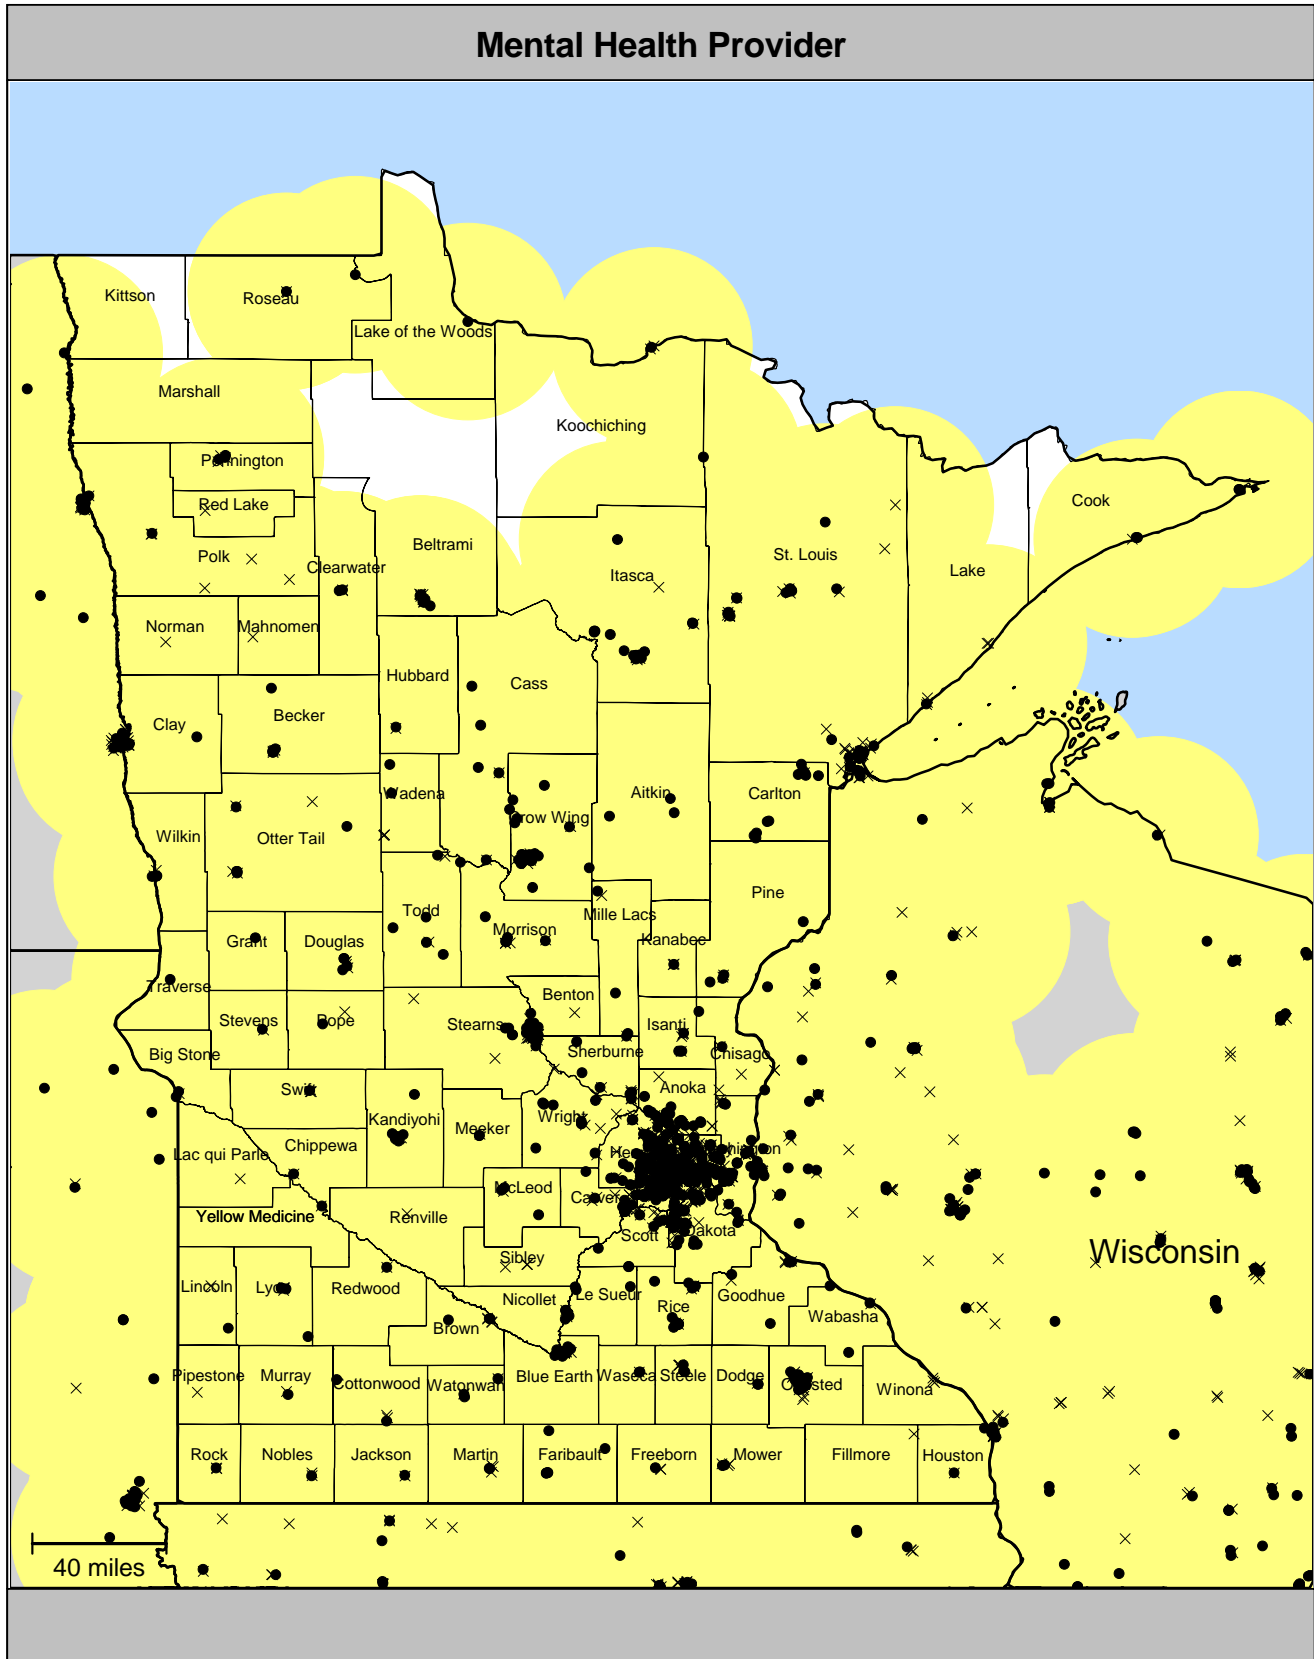

Providers and Facilities

MNN001 ChoicePlus

May 09, 2019

May 09, 2019

Provider Locations

- Single provider locations (725)
- × Multiple provider locations (45)

■ 30 mile radius

- Single provider locations (1,179)
- × Multiple provider locations (3,882)

■ 30 mile radius

- Single provider locations (1,538)
- × Multiple provider locations (1,689)

■ 30 mile radius

- Single provider locations (423)
- × Multiple provider locations (842)

■ 60 mile radius

May 09, 2019

Specialty Services

- Single provider locations (320)
- × Multiple provider locations (312)

■ 60 mile radius

- Single provider locations (286)
- × Multiple provider locations (810)

■ 60 mile radius

- Single provider locations (140)
- × Multiple provider locations (91)

■ 60 mile radius

- Single provider locations (109)
- × Multiple provider locations (359)

■ 60 mile radius

- Single provider locations (2,301)
- × Multiple provider locations (1,122)

■ 60 mile radius

- Single provider locations (60)
- × Multiple provider locations (34)