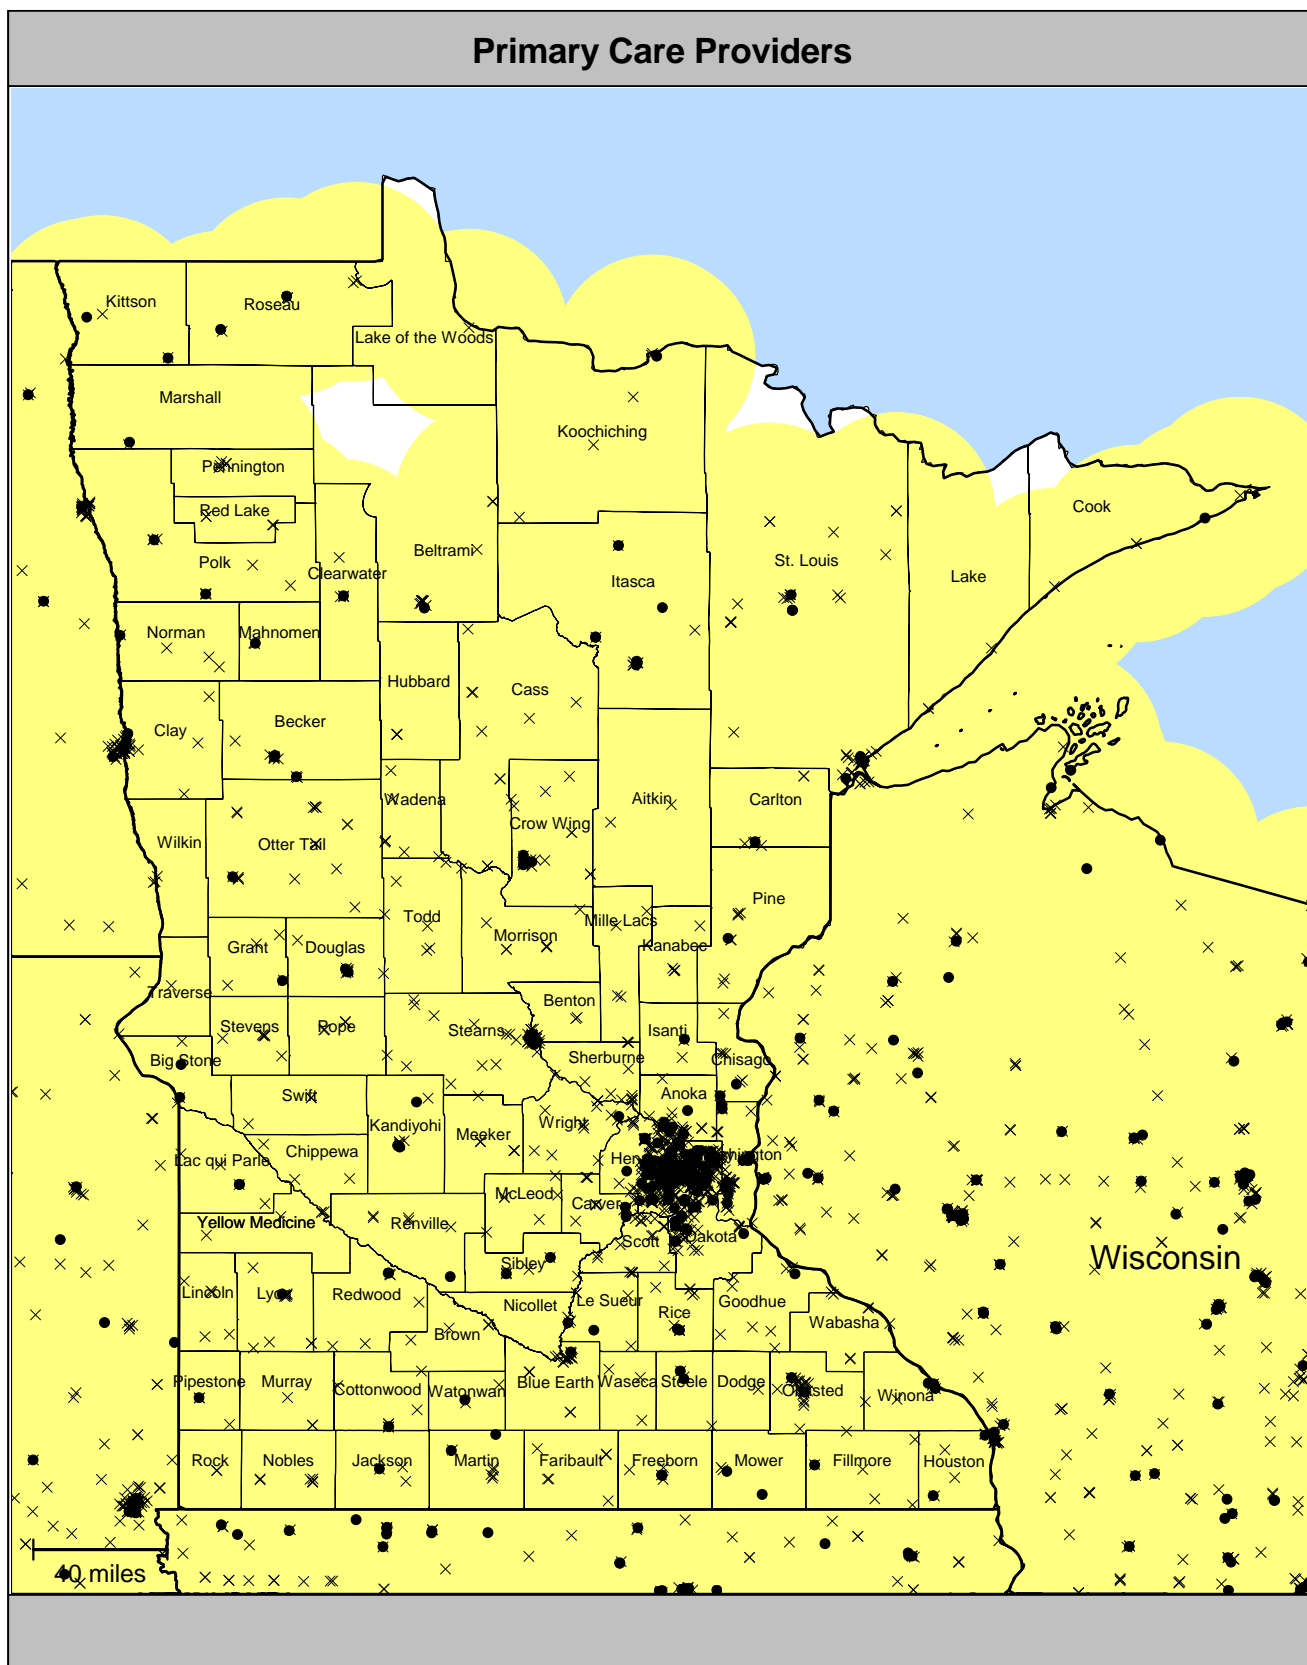

Providers and Facilities

MNN001 ChoicePlus

May 09, 2019

May 09, 2019

Provider Locations

- Single provider locations (725)
- × Multiple provider locations (45)

■ 30 mile radius

- Single provider locations (1,179)
- × Multiple provider locations (3,882)

■ 30 mile radius

- Single provider locations (1,538)
- × Multiple provider locations (1,689)

■ 30 mile radius

- Single provider locations (423)
- × Multiple provider locations (842)

■ 60 mile radius

May 09, 2019

■ 60 mile radius

- Single provider locations (109)
- × Multiple provider locations (359)

■ 60 mile radius

- Single provider locations (2,301)
- × Multiple provider locations (1,122)

■ 60 mile radius

- Single provider locations (60)
- × Multiple provider locations (34)

■ 60 mile radius

- Single provider locations (623)
- × Multiple provider locations (25)

■ 60 mile radius