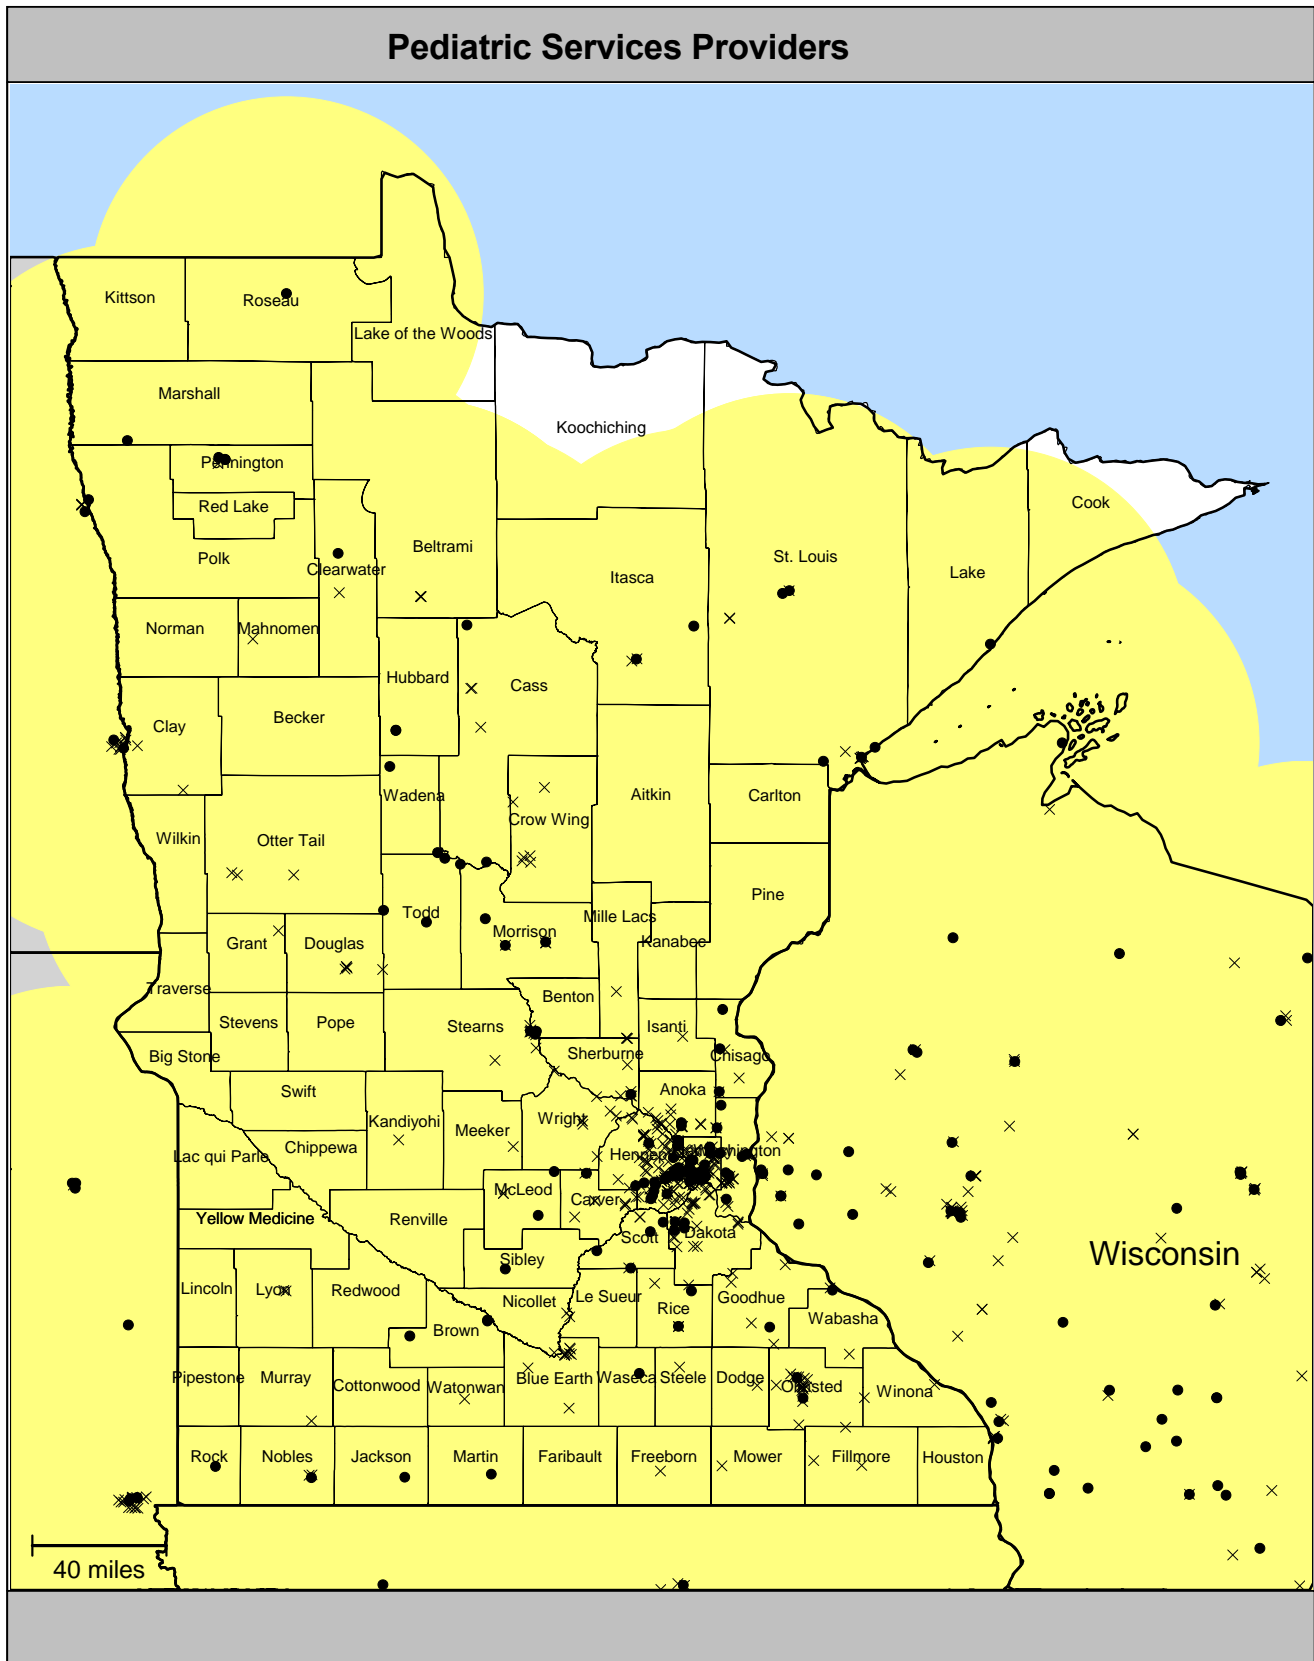

Providers and Facilities

MNN001 ChoicePlus

May 09, 2019

May 09, 2019

Provider Locations

- Single provider locations (725)
- × Multiple provider locations (45)

■ 30 mile radius

- Single provider locations (1,179)
- × Multiple provider locations (3,882)

■ 30 mile radius

- Single provider locations (1,538)
- × Multiple provider locations (1,689)

■ 30 mile radius

- Single provider locations (423)
- × Multiple provider locations (842)

■ 60 mile radius

May 09, 2019

■ 60 mile radius

- Single provider locations (109)
- × Multiple provider locations (359)

■ 60 mile radius

- Single provider locations (2,301)
- × Multiple provider locations (1,122)

■ 60 mile radius

- Single provider locations (60)
- × Multiple provider locations (34)

■ 60 mile radius

- Single provider locations (623)
- × Multiple provider locations (25)

■ 60 mile radius