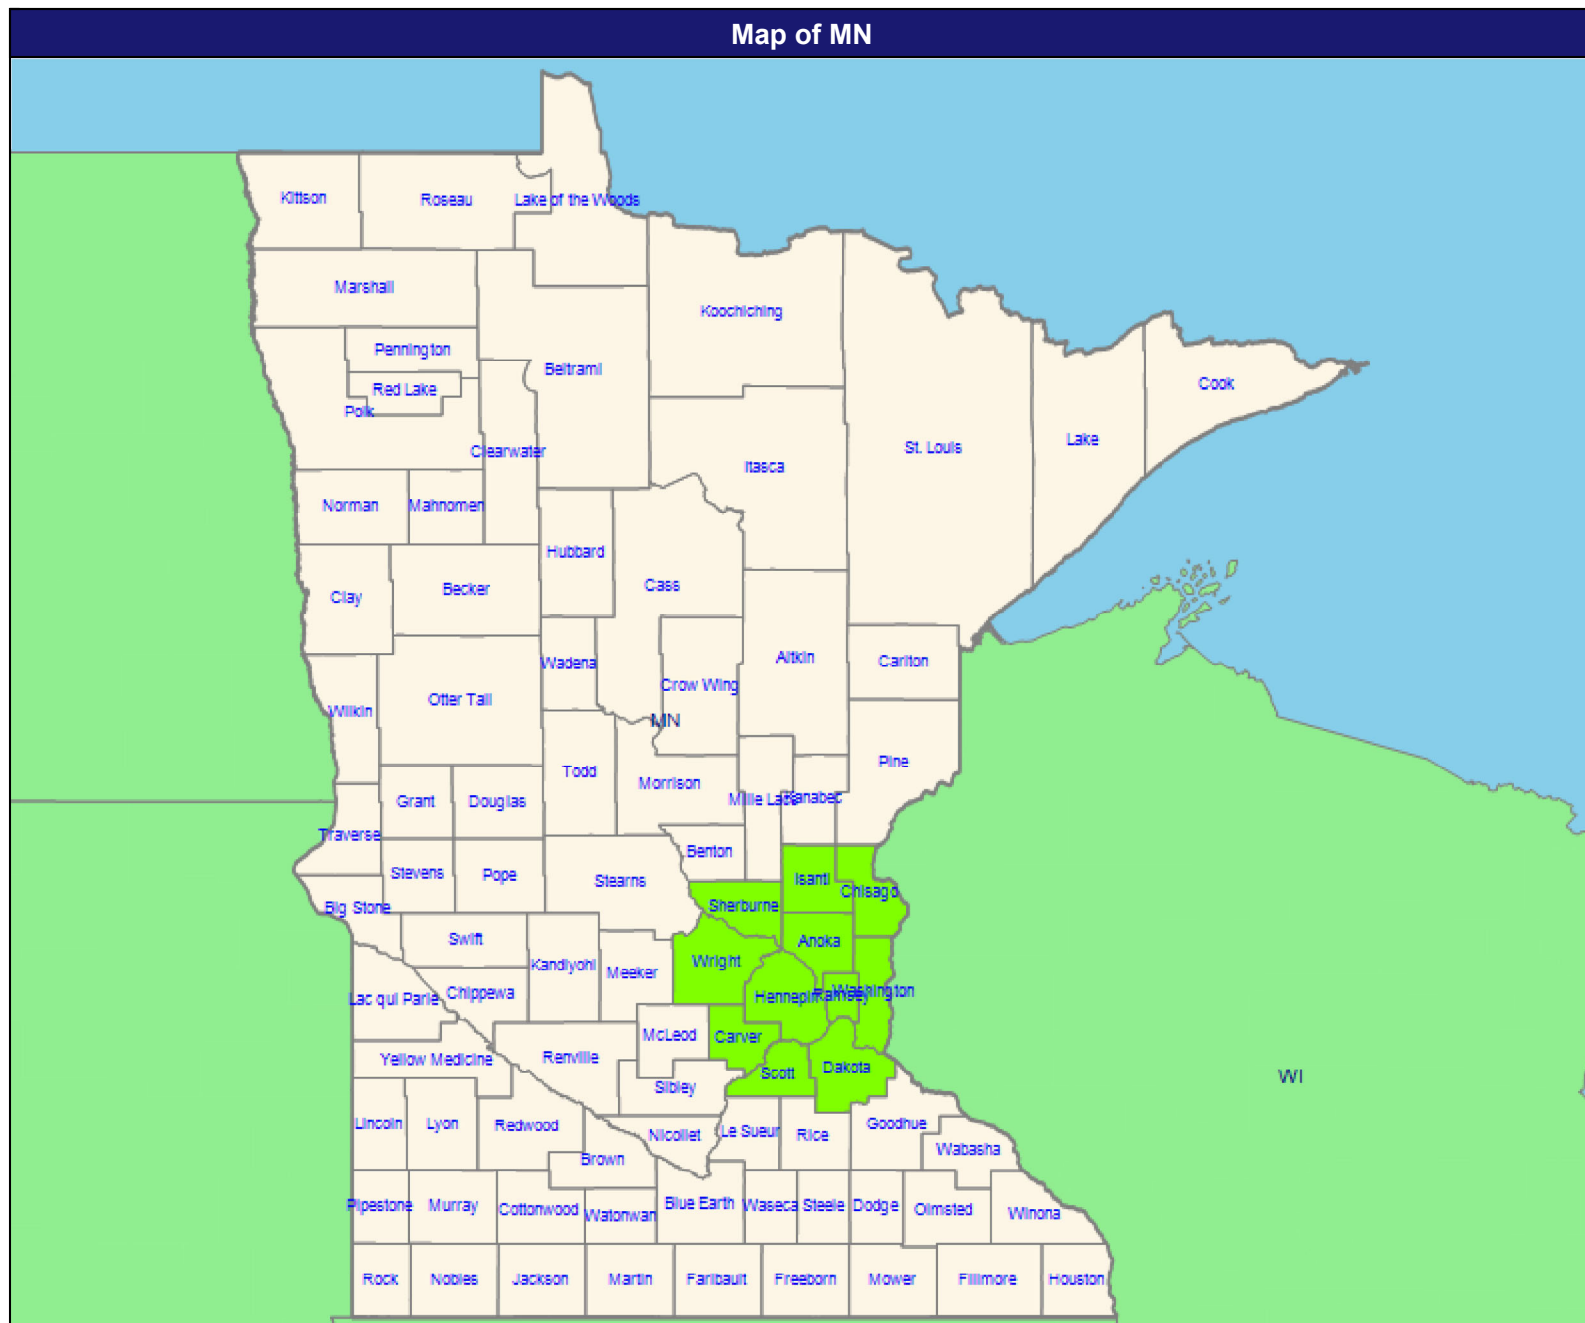

# Map

March 27, 2023

Service Areas

■ MN service area

62.78 miles

March 27, 2023

Dentegra Providers

247 providers at 163 locations

- Single providers (44)
- ✕ Multiple providers (119)
- 60 mile radius

Service Areas

- MN service area

62.89 miles